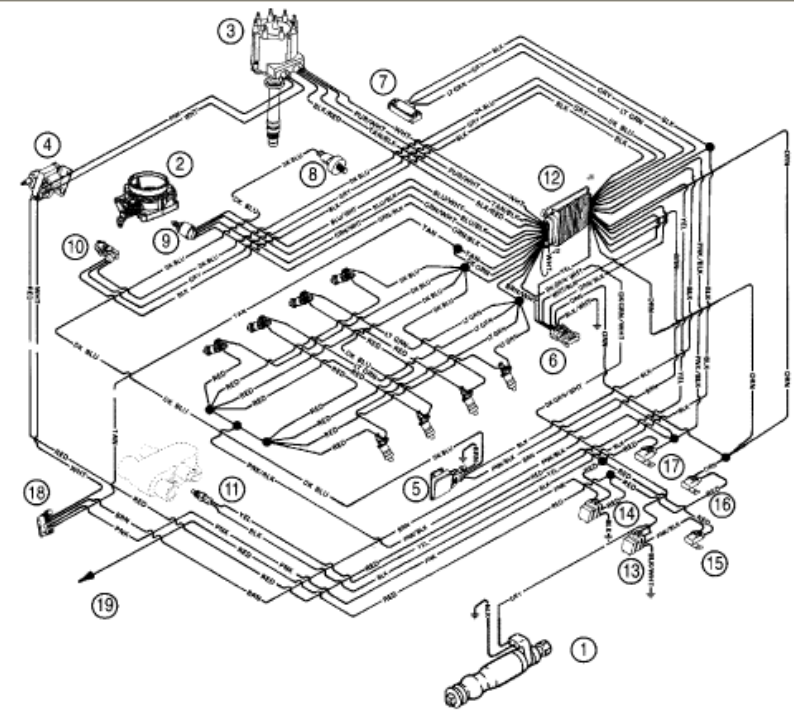

Parts List

| Ref | Class | Part | Description | Qty | Comment | Footnote |
|-----|-------|-----------|-----------------------|-----|-------------------------|----------|
| - | 84 | 861262A 1 | WIRING HARNESS-ENGINE | 1 | (SN-0L304599 and Below) | 1 |
| | 84 | 861159T 1 | WIRING HARNESS-ENGINE | 1 | (SN-0L304600 and Up) | |

- 1 - Fuel Pump
- 2 - Throttle Body
- 3 - Distributor
- 4 - Coil
- 5 - Electronic Spark Control (KS) Module
- 6 - Data Link Connector (DLC)
- 7 - Manifold Absolute Pressure (MAP) Sensor
- 8 - Knock Sensor
- 9 - Idle Air Control (IAC)
- 10- Throttle Position (TP) Sensor
- 11- Engine Coolant Temperature (ECT) Sensor
- 12- Electronic Control Module (ECM)
- 13- Fuel Pump Relay
- 14- Ignition/System Relay
- 15- Fuse (15 Amp) Fuel Pump
- 16- Fuse (15 Amp) ECM/DLC/Battery
- 17- Fuse (10 Amp) ECM/Injector/Ignition/Knock Module
- 18- Harness Connector To Starting/Charging Harness
- 19- Positive (+) Power Wire To Engine Circuit Breaker